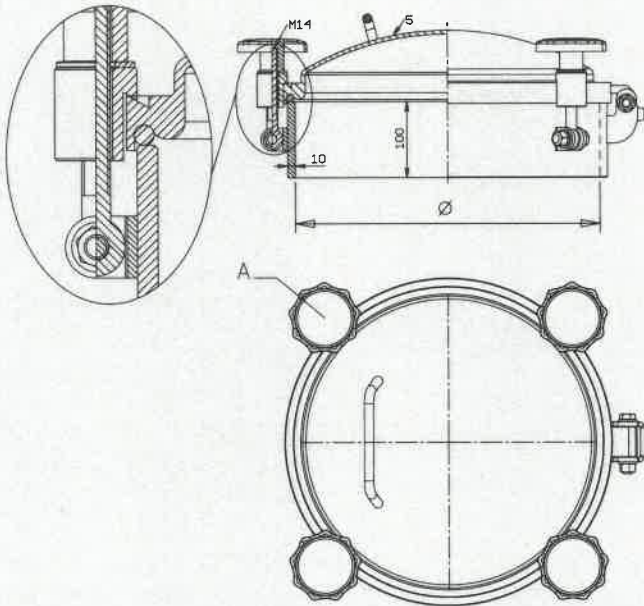

INDUSTRIA - INDUSTRIE - INDUSTRY

WORKING PRESSURE -1/1 BAR

CHIUSINO CIRCOLARE - TRAPPE EXTERIEURE RONDE - BOCA EXTERIOR REDONDA
ROUND MANHOLE COVER - RUNDER DRUCK-DOMDECKEL

Art. P.I.P.L "G"

Art. P.I.P.L "F"

MOD	Ø 220	Ø 300	Ø 360	Ø 400	Ø 450	Ø 500
A	3	3	3	4	4	4

MADE IN ITALY

EL.I.C.A. IBI s.r.l. - Via Volta 13 - Rozzano (MI) - 20089- ITALY
Tel.: +39 0257505079 - Fax: +39 0289264239
www.elica-mi.com - commerciale@elica-mi.com