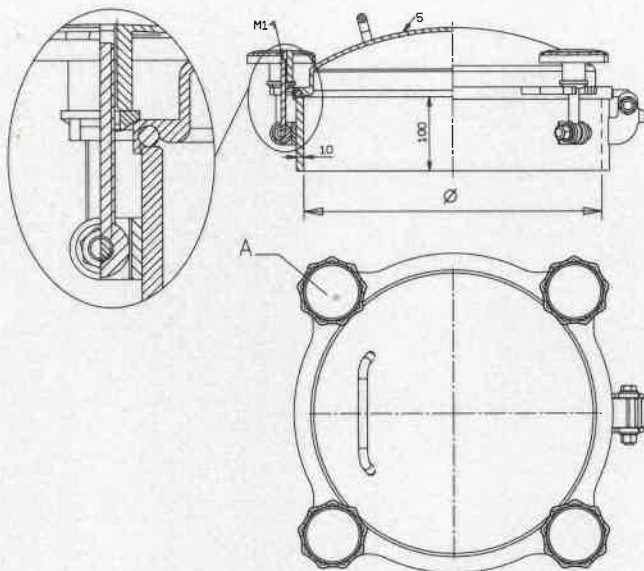

INDUSTRIA - INDUSTRIE - INDUSTRY

WORKING PRESSURE -1/1 BAR

CHIUSINO CIRCOLARE - TRAPPE EXTERIEURE RONDE - BOCA EXTERIOR REDONDA
ROUND MANHOLE COVER - RUNDER DRUCK-DOMDECKEL

Art. P.I.P.L "G"

Art. P.I.P.L "F"

MOD	Ø 220	Ø 300	Ø 360	Ø 400	Ø 450	Ø 500
A	3	3	3	4	4	4

MADE IN ITALY

EL.I.C.A. IBI s.r.l. - Via Volta 13 - Rozzano (MI) - 20089- ITALY
Tel.: +39 0257505079 - Fax: +39 0289264239
www.elica-mi.com - commerciale@elica-mi.com