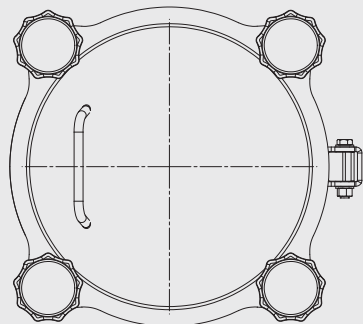

INDUSTRIA - INDUSTRIE - INDUSTRY

WORKING PRESSURE -1/1 BAR

CHIUSINO CIRCOLARE - TRAPPE EXTERIEURE RONDE - BOCA EXTERIOR REDONDA  
ROUND MANHOLE COVER - RUNDER DRUCK-DOMDECKEL

Art. P.I.P.L "G"

Art. P.I.P.L "F"

MOD	Ø 220	Ø 300	Ø 360	Ø 400	Ø 450	Ø 500
A	3	3	3	4	4	4

MADE IN ITALY

ELI.C.A. IBI s.r.l. - Via Volta 13 - Rozzano (MI) - 20089- ITALY  
Tel.: +39 0257505079 - Fax: +39 0289264239  
www.elica-mi.com - commerciale@elica-mi.com