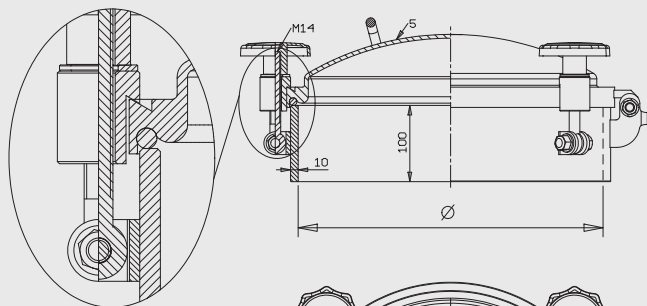

INDUSTRIA - INDUSTRIE - INDUSTRY

WORKING PRESSURE -1/1 BAR

CHIUSINO CIRCOLARE - TRAPPE EXTERIEURE RONDE - BOCA EXTERIOR REDONDA  
ROUND MANHOLE COVER - RUNDER DRUCK-DOMDECKEL

Art. P.I.P.L "G"

Art. P.I.P.L "F"

MOD	Ø 220	Ø 300	Ø 360	Ø 400	Ø 450	Ø 500
A	3	3	3	4	4	4

MADE IN ITALY

ELI.C.A. IBI s.r.l. - Via Volta 13 - Rozzano (MI) - 20089- ITALY  
Tel.: +39 0257505079 - Fax: +39 0289264239  
www.elica-mi.com - commerciale@elica-mi.com