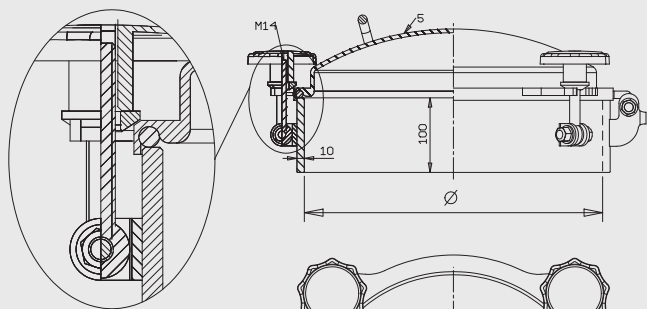

INDUSTRIA - INDUSTRIE - INDUSTRY

WORKING PRESSURE -1/1 BAR

CHIUSINO CIRCOLARE - TRAPPE EXTERIEURE RONDE - BOCA EXTERIOR REDONDA  
ROUND MANHOLE COVER - RUNDER DRUCK-DOMDECKEL

Art. P.I.P.L "G"

Art. P.I.P.L "F"

MOD	Ø 220	Ø 300	Ø 360	Ø 400	Ø 450	Ø 500
A	3	3	3	4	4	4

MADE IN ITALY

ELI.C.A. IBI s.r.l. - Via Volta 13 - Rozzano (MI) - 20089- ITALY  
Tel.: +39 0257505079 - Fax: +39 0289264239  
www.elica-mi.com - commerciale@elica-mi.com